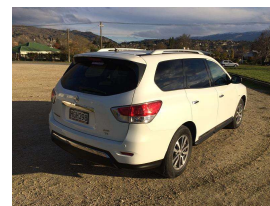

2014 Nissan Pathfinder Ti

VEHICLE INFORMATION

Cash Price

Includes GST,
Registration &
Licensing

\$30,000

Finance may be available on this vehicle. Ask one of our friendly staff for more information.

Gain peace of mind with Mechanical Breakdown Insurance. Ask us how.

Body

SUV / 4x4

Odometer

110,000 km

Engine

3500 cc

Fuel Type

Petrol

Ext Colour

White

History

NZ New

Seats

7 seats, Leather

Interior

Black, Leather

Audio

CD Player

Stock ID

1827

Exterior Features

- » 4 Wheel Drive
- » ABS Brakes
- » Automatic Headlamps
- » Car Alarm
- » Chrome Front Grille
- » Cruise Control
- » Driver, Passenger & Side Curtain Airbag
- » ESP Stability Program
- » Factory Alloy Wheels
- » Fog Lights
- » Panoramic Sunroof
- » Privacy glass