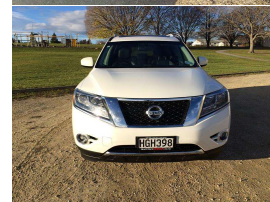

2014 Nissan Pathfinder Ti

VEHICLE INFORMATION

Cash Price

Includes GST,
Registration &
Licensing

\$30,000

Finance may be available on this vehicle. Ask one of our friendly staff for more information.

Gain peace of mind with Mechanical Breakdown Insurance. Ask us how.

Body

SUV / 4x4

Odometer

110,000 km

Engine

3500 cc

Fuel Type

Petrol

Ext Colour

White

History

NZ New

Seats

7 seats, Leather

Interior

Black, Leather

Audio

CD Player

Stock ID

1827

Exterior Features

- » 4 Wheel Drive
- » ABS Brakes
- » Automatic Headlamps
- » Car Alarm
- » Chrome Front Grille
- » Cruise Control
- » Driver, Passenger & Side Curtain Airbag
- » ESP Stability Program
- » Factory Alloy Wheels
- » Fog Lights
- » Panoramic Sunroof
- » Privacy glass