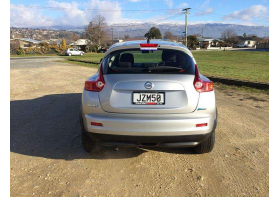

2010 Nissan Juke 15RX

VEHICLE INFORMATION

Cash Price

Includes GST,
Registration &
Licensing

\$13,500

Finance may be available on this vehicle. Ask one of our friendly staff for more information.

Gain peace of mind with Mechanical Breakdown Insurance. Ask us how.

Body

5 door, Hatchback

Odometer

52,000 km

Engine

1500 cc

Fuel Type

Petrol