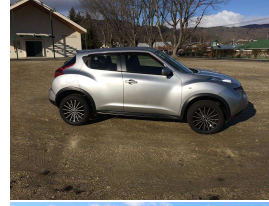

2010 Nissan Juke 15RX

VEHICLE INFORMATION

Cash Price

Includes GST,
Registration &
Licensing

\$13,500

Finance may be available on this vehicle. Ask one of our friendly staff for more information.

Gain peace of mind with Mechanical Breakdown Insurance. Ask us how.

Body

5 door, Hatchback

Odometer

52,000 km

Engine

1500 cc

Fuel Type

Petrol

Ext Colour

Silver

History

Ex-Overseas

Seats

Cloth

Interior

Black, Cloth