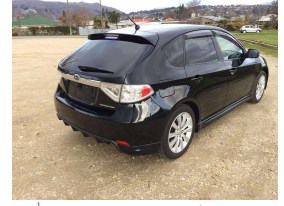

2009 Subaru Impreza 20S

VEHICLE INFORMATION

Cash Price

Includes GST,
Registration &
Licensing

\$12,950

Finance may be available on this vehicle. Ask one of our friendly staff for more information.

Gain peace of mind with Mechanical Breakdown Insurance. Ask us how.

Body

Hatchback

Odometer

94,960 km

Engine

2000 cc

Fuel Type

Petrol

Ext Colour

Black

History

Ex-Overseas

Seats

Cloth

Interior

Black, Cloth

Audio

CD Player

Stock ID

1830

Exterior Features

- » 4 Wheel Drive
- » Factory Alloy Wheels
- » Fog Lights

Interior Features

- » 60/40 Split Fold Rear Seat
- » Air Bag(s)
- » Air Conditioning
- » Car Stereo
- » Central Locking
- » Electric Mirrors
- » Electric windows
- » Privacy Glass
- » Push button engine start function