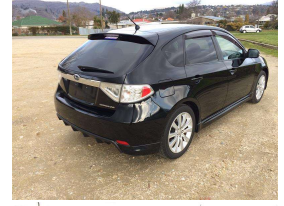

2009 Subaru Impreza 20S

VEHICLE INFORMATION

Cash Price

Includes GST,
Registration &
Licensing

\$13,000

Finance may be available on this vehicle. Ask one of our friendly staff for more information.

Gain peace of mind with Mechanical Breakdown Insurance. Ask us how.

Body

Hatchback

Odometer

94,960 km

Engine

2000 cc

Fuel Type

Petrol

Ext Colour

Black

History

Ex-Overseas

Seats

Cloth

Interior

Black, Cloth

Audio

CD Player

Stock ID

1830

Exterior Features

- » 4 Wheel Drive
- » Factory Alloy Wheels
- » Fog Lights

Interior Features

- » 60/40 Split Fold Rear Seat
- » Air Bag(s)
- » Air Conditioning
- » Car Stereo
- » Central Locking
- » Electric Mirrors
- » Electric windows
- » Privacy Glass
- » Push button engine start function