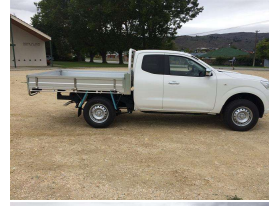

2018 Nissan Navara NP300 RX

VEHICLE INFORMATION

Cash Price

Includes GST,
Registration &
Licensing

\$39,990

Finance may be
available on this
vehicle.

Ask one of our
friendly staff for
more information.

Gain peace of mind
with Mechanical
Breakdown Insurance.
Ask us how.

Body

4 door, Ute

Odometer

193 km

Engine

2300 cc

Fuel Type

Diesel

Ext Colour

White

History

NZ New

Seats

4 seats, Cloth

Interior

Black, Cloth