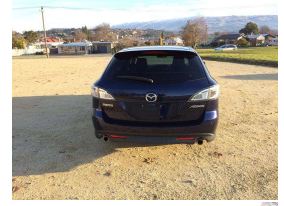

2009 Mazda 6 Atenza

VEHICLE INFORMATION

Cash Price

Includes GST

\$9,999

+ on-road-costs of \$250

Finance may be available on this vehicle. Ask one of our friendly staff for more information.

Gain peace of mind with Mechanical Breakdown Insurance. Ask us how.

Body

Station Wagon

Odometer

140,691 km

Engine

2300 cc

Fuel Type

Petrol

Transmission

Tiptronic Auto, Front Wheel

Wheels

-

VIN

7AT0C139417105679

Reg No.

-

Ext Colour

Blue

History

Ex-Overseas

Seats

5 seats, Cloth

Interior

Grey, Cloth