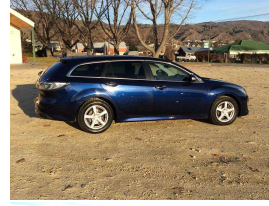

2009 Mazda 6 Atenza

VEHICLE INFORMATION

Cash Price

Includes GST

\$9,999

+ on-road-costs of \$250

Finance may be available on this vehicle. Ask one of our friendly staff for more information.

Gain peace of mind with Mechanical Breakdown Insurance. Ask us how.

Body

Station Wagon

Odometer

140,691 km

Engine

2300 cc

Fuel Type

Petrol

Transmission

Tiptronic Auto, Front Wheel

Wheels

-

VIN

7AT0C139417105679

Reg No.

-

Ext Colour

Blue

History

Ex-Overseas

Seats

5 seats, Cloth

Interior

Grey, Cloth