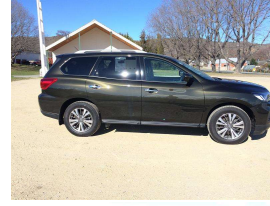

2017 Nissan Pathfinder ST-L

VEHICLE INFORMATION

Cash Price

Includes GST,
Registration &
Licensing

\$55,600

Finance may be available on this vehicle. Ask one of our friendly staff for more information.

Gain peace of mind with Mechanical Breakdown Insurance. Ask us how.

Body

SUV / 4x4

Odometer

750 km

Engine

3500 cc

Fuel Type

Petrol

Ext Colour

Green

History

NZ New

Seats

7 seats, Leather

Interior

Black, Leather

Audio

CD Player

Stock ID

1726

Exterior Features

- » 4 Wheel Drive
- » ABS Brakes
- » Alloys
- » Automatic Headlamps
- » Chrome Front Grille
- » Daytime running lights
- » Driver, Passenger & Side Curtain Airbags
- » ESP Stability Program
- » Face Lift Model
- » Factory Alloy Wheels
- » Mud flaps
- » Panoramic Sunroof