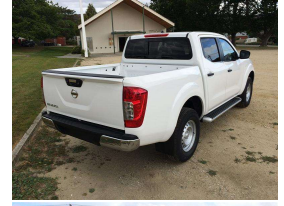

2017 Nissan Navara SL

VEHICLE INFORMATION

Cash Price

Includes GST,
Registration &
Licensing

\$43,400

Finance may be available on this vehicle. Ask one of our friendly staff for more information.

Gain peace of mind with Mechanical Breakdown Insurance. Ask us how.

Body

Ute

Odometer

150 km

Engine

2300 cc

Fuel Type

Diesel

Ext Colour

White

History

NZ New

Seats

5 seats, Cloth

Interior

Black, Cloth

Audio

CD Player

Stock ID

1720

Exterior Features

- » 4 Wheel Drive
- » Chrome Front Grille
- » Daytime running lights
- » Double Cab
- » ESP Stability Program
- » Face Lift Model
- » Front and Rear Mudflaps
- » Privacy glass for rear windows
- » Rear View Camera
- » Remote Keyless Entry
- » Running Boards
- » Tie Down Hooks