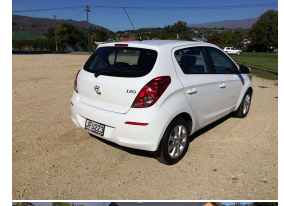

2015 Hyundai i20

VEHICLE INFORMATION

Cash Price

Includes GST,
Registration &
Licensing

\$16,990

Finance may be
available on this
vehicle.

Ask one of our
friendly staff for
more information.

Gain peace of mind
with Mechanical
Breakdown Insurance.
Ask us how.

Body

Hatchback

Odometer

13,000 km

Engine

1400 cc

Fuel Type

Petrol

Ext Colour

White

History

NZ New

Seats

Cloth

Interior

Black, Cloth