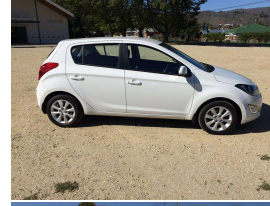

2015 Hyundai i20

VEHICLE INFORMATION

Cash Price

Includes GST,
Registration &
Licensing

\$16,990

Finance may be
available on this
vehicle.

Ask one of our
friendly staff for
more information.

Gain peace of mind
with Mechanical
Breakdown Insurance.
Ask us how.

Body

Hatchback

Odometer

13,000 km

Engine

1400 cc

Fuel Type

Petrol

Ext Colour

White

History

NZ New

Seats

Cloth

Interior

Black, Cloth