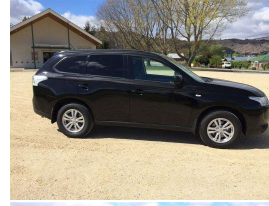

2012 Mitsubishi Outlander LS

VEHICLE INFORMATION

Cash Price

Includes GST,
Registration &
Licensing

\$17,800

Finance may be
available on this
vehicle.

Ask one of our
friendly staff for
more information.

Gain peace of mind
with Mechanical
Breakdown Insurance.
Ask us how.

Body

SUV / 4x4

Odometer

134,000 km

Engine

2400 cc

Fuel Type

Petrol

Ext Colour

Black

History

NZ New

Seats

5 seats, Cloth

Interior

Black, Cloth