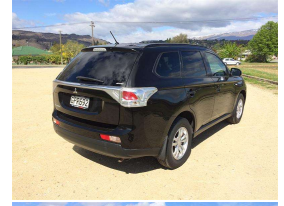

2012 Mitsubishi Outlander LS

VEHICLE INFORMATION

Cash Price

Includes GST,
Registration &
Licensing

\$17,800

Finance may be
available on this
vehicle.

Ask one of our
friendly staff for
more information.

Gain peace of mind
with Mechanical
Breakdown Insurance.
Ask us how.

Body

SUV / 4x4

Odometer

134,000 km

Engine

2400 cc

Fuel Type

Petrol

Transmission

Tiptronic Auto, 4WD

Wheels

-

VIN

JMFXTGF8WDZ000307

Reg No.

GPR692

Ext Colour

Black

History

NZ New

Seats

5 seats, Cloth

Interior

Black, Cloth