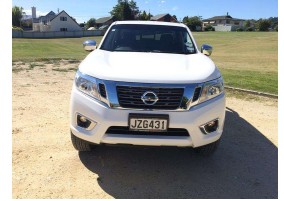

2016 Nissan Navara NP300 RX

VEHICLE INFORMATION

Cash Price

Includes GST,
Registration &
Licensing

\$34,750

Finance may be
available on this
vehicle.

Ask one of our
friendly staff for
more information.

Gain peace of mind
with Mechanical
Breakdown Insurance.
Ask us how.

Body

4 door, Ute

Odometer

24,000 km

Engine

2300 cc

Fuel Type

Diesel

Ext Colour

White

History

NZ New

Seats

5 seats

Interior

Black, Cloth

Audio

CD Player

Stock ID

1799

Exterior Features

- » 4 Wheel Drive
- » ABS Brakes
- » Alloys
- » Cab protector
- » Centre Mount Roof Antenna
- » Chrome Front Grille
- » Chrome Step Rear Bumper
- » Daytime running lights
- » Double Cab
- » Factory Alloy Wheels
- » Fog Lights