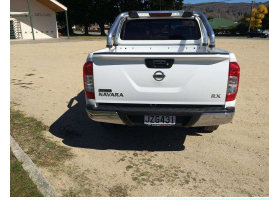

2016 Nissan Navara NP300 RX

VEHICLE INFORMATION

Cash Price

Includes GST,
Registration &
Licensing

\$34,750

Finance may be
available on this
vehicle.

Ask one of our
friendly staff for
more information.

Gain peace of mind
with Mechanical
Breakdown Insurance.
Ask us how.

Body

4 door, Ute

Odometer

24,000 km

Engine

2300 cc

Fuel Type

Diesel

Ext Colour

White

History

NZ New

Seats

5 seats

Interior

Black, Cloth

Audio

CD Player

Stock ID

1799

Exterior Features

- » 4 Wheel Drive
- » ABS Brakes
- » Alloys
- » Cab protector
- » Centre Mount Roof Antenna
- » Chrome Front Grille
- » Chrome Step Rear Bumper
- » Daytime running lights
- » Double Cab
- » Factory Alloy Wheels
- » Fog Lights