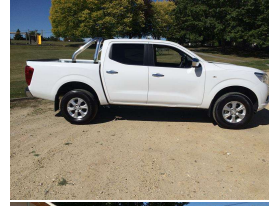

2016 Nissan Navara NP300 RX

VEHICLE INFORMATION

Cash Price

Includes GST,
Registration &
Licensing

\$36,990

Finance may be available on this vehicle. Ask one of our friendly staff for more information.

Gain peace of mind with Mechanical Breakdown Insurance. Ask us how.

Body

4 door, Ute

Odometer

24,000 km

Engine

2300 cc

Fuel Type

Diesel

Ext Colour

White

History

NZ New

Seats

5 seats

Interior

Black, Cloth

Audio

CD Player

Stock ID

1799

Exterior Features

- » 4 Wheel Drive
- » ABS Brakes
- » Alloys
- » Cab protector
- » Centre Mount Roof Antenna
- » Chrome Front Grille
- » Chrome Step Rear Bumper
- » Daytime running lights
- » Double Cab
- » Factory Alloy Wheels
- » Fog Lights