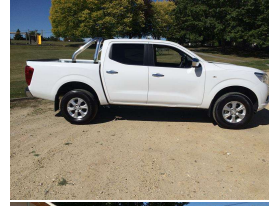

2016 Nissan Navara NP300 RX

VEHICLE INFORMATION

Cash Price

Includes GST,
Registration &
Licensing

\$34,750

Finance may be
available on this
vehicle.

Ask one of our
friendly staff for
more information.

Gain peace of mind
with Mechanical
Breakdown Insurance.
Ask us how.

Body

4 door, Ute

Odometer

24,000 km

Engine

2300 cc

Fuel Type

Diesel

Ext Colour

White

History

NZ New

Seats

5 seats

Interior

Black, Cloth

Audio

CD Player

Stock ID

1799

Exterior Features

- » 4 Wheel Drive
- » ABS Brakes
- » Alloys
- » Cab protector
- » Centre Mount Roof Antenna
- » Chrome Front Grille
- » Chrome Step Rear Bumper
- » Daytime running lights
- » Double Cab
- » Factory Alloy Wheels
- » Fog Lights