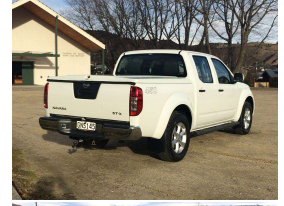

2012 Nissan Navara STX 450

VEHICLE INFORMATION

Cash Price

Includes GST,
Registration &
Licensing

\$28,800

Finance may be available on this vehicle. Ask one of our friendly staff for more information.

Gain peace of mind with Mechanical Breakdown Insurance. Ask us how.

Body

Ute

Odometer

91,000 km

Engine

2500 cc

Fuel Type

Diesel

Ext Colour

White

History

NZ New

Seats

5 seats, Cloth

Interior

Black, Cloth

Audio

CD Player

Stock ID

1710

Exterior Features

- » 4 Wheel Drive
- » Chrome Front Grille
- » Deck Liner
- » Double Cab
- » Face Lift Model
- » Factory Alloy Wheels
- » Front and Rear Mudflaps
- » Rear View Camera
- » Remote Keyless Entry
- » Side steps
- » Sports Lid
- » Tow Bar