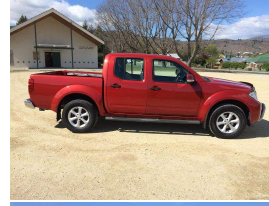

2012 Nissan Navara STX 450

VEHICLE INFORMATION

Cash Price

Includes GST,
Registration &
Licensing

\$29,999

Finance may be
available on this
vehicle.

Ask one of our
friendly staff for
more information.

Gain peace of mind
with Mechanical
Breakdown Insurance.
Ask us how.

Body

Ute

Odometer

87,898 km

Engine

2500 cc

Fuel Type

Diesel

Ext Colour

Red

History

NZ New

Seats

Cloth

Interior

Black, Cloth