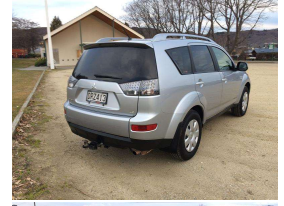

2007 Mitsubishi Outlander LS

VEHICLE INFORMATION

Cash Price

Includes GST,
Registration &
Licensing

\$9,990

Finance may be available on this vehicle. Ask one of our friendly staff for more information.

Gain peace of mind with Mechanical Breakdown Insurance. Ask us how.

Body

SUV / 4x4

Odometer

178,000 km

Engine

2400 cc

Fuel Type

Petrol

Audio

CD Player

Stock ID

1717

Exterior Features

- » 4 Wheel Drive
- » Automatic Headlamps
- » Front and Rear Mudflaps
- » Tow Bar

Interior Features

- » 60/40 Split Fold Rear Seat
- » Air Bag(s)
- » Air Conditioning
- » Alarm
- » All Electrics
- » Car Stereo
- » Central Locking
- » Electric Mirrors
- » Electric windows