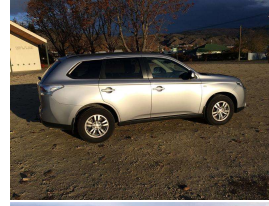

2013 Mitsubishi Outlander VR

VEHICLE INFORMATION

Cash Price

Includes GST,
Registration &
Licensing

\$26,400

Finance may be available on this vehicle. Ask one of our friendly staff for more information.

Gain peace of mind with Mechanical Breakdown Insurance. Ask us how.

Body

SUV / 4x4

Odometer

93,302 km

Engine

2200 cc

Fuel Type

Diesel

Ext Colour

Silver

History

NZ New

Seats

7 seats, Cloth

Interior

Black, Cloth

Audio

CD Player

Stock ID

1688

Exterior Features

- » 4 Wheel Drive
- » Alloys
- » Automatic Headlamps
- » Chrome Front Grille
- » Factory Alloy Wheels
- » Front and Rear Mudflaps
- » Front fog lamps
- » Privacy glass
- » Rear View Camera
- » Remote Keyless Entry
- » Reversing Sensors
- » Tow Bar