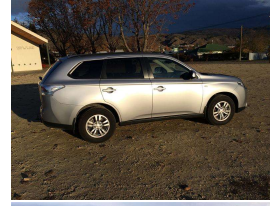

2013 Mitsubishi Outlander VR

VEHICLE INFORMATION

Cash Price

Includes GST,
Registration &
Licensing

\$26,400

Finance may be
available on this
vehicle.

Ask one of our
friendly staff for
more information.

Gain peace of mind
with Mechanical
Breakdown Insurance.
Ask us how.

Body

SUV / 4x4

Odometer

93,302 km

Engine

2200 cc

Fuel Type

Diesel

Ext Colour

Silver

History

NZ New

Seats

7 seats, Cloth

Interior

Black, Cloth

Audio

CD Player

Stock ID

1688

Exterior Features

- » 4 Wheel Drive
- » Alloys
- » Automatic Headlamps
- » Chrome Front Grille
- » Factory Alloy Wheels
- » Front and Rear Mudflaps
- » Front fog lamps
- » Privacy glass
- » Rear View Camera
- » Remote Keyless Entry
- » Reversing Sensors